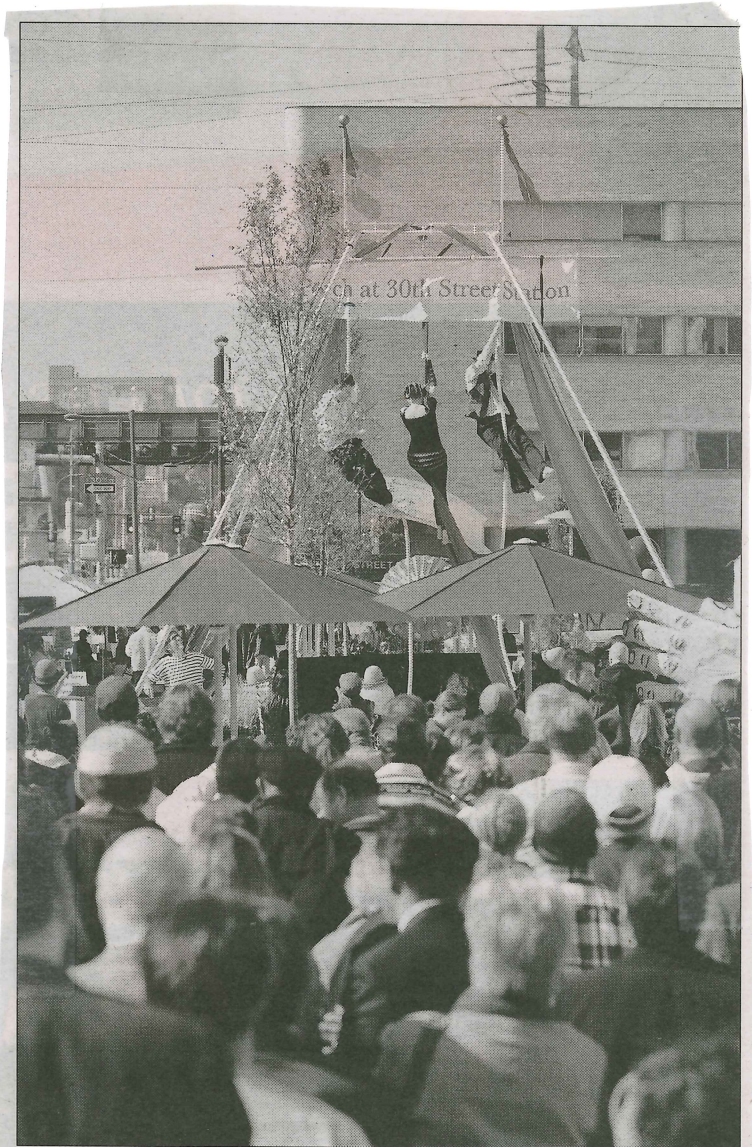

Thursday, November 3, 2011

AP

PHILADELPHIA

DAILY
NEWS

THE PEOPLE'S PAPER

AN EDITION OF The Philadelphia Inquirer

Plaza named

A sign depicting the name — The Porch — of the new public space outside 30th Street Station is unveiled yesterday.

SARAH J. GLOVER / STAFF PHOTOGRAPHER